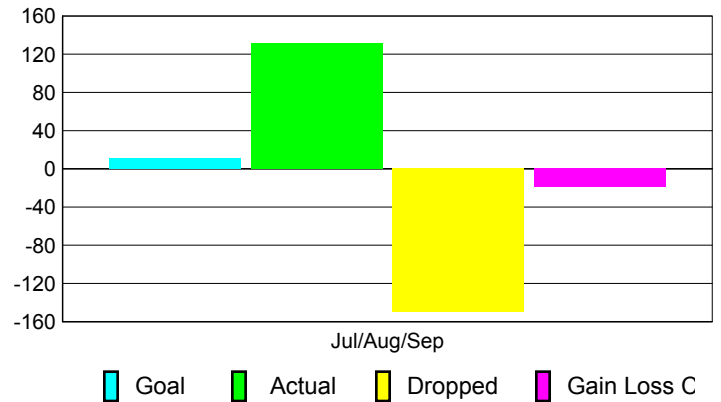

Membership Results 2010-2011

Goal, New, Dropped, Gain/Loss