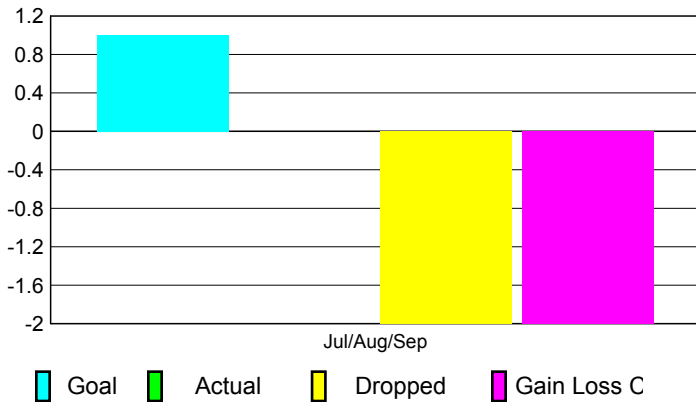

2010-2011 GMT Reports for District (or Undistricted) **District 306 B1**

GMT: Adv K G RAMA KRISHNA MUR

Location: REP OF SRI LANKA

GMT CA: 6

CLUBS

Club Results
2010-2011

Clubs
2009-2010

Month	New Club Goal	Actual New Clubs	Actual Dropped Clubs	Gain/Loss of Clubs	Gain/Loss of Clubs
Jul/Aug/Sep	1	0	-2	-2	-2
Totals	1	0	-2	-2	-2

Club Results 2010-2011

Goal, New, Dropped, Gain/Loss

Comparison of Club Gain/Loss

Current Year Compared to the Previous Year

YTD Status Quo Clubs 2010-2011

Status Quo Clubs Compared to Status Quo Members

MEMBERSHIP